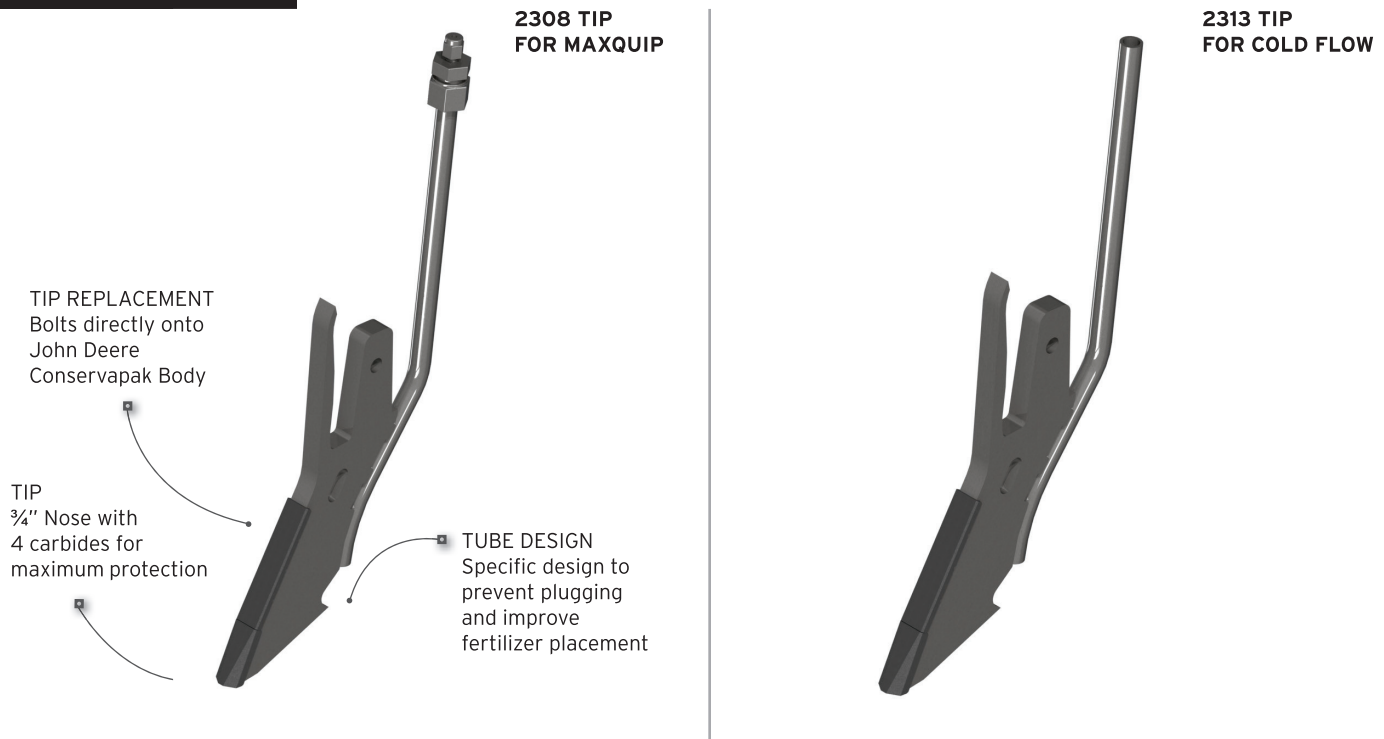

NEW REPLACEMENT TIP

1/2" Tips to fit John Deere Conservapak

PRODUCT

SPECS

NEW REPLACEMENT TIP

1/2" TIPS TO FIT JOHN DEERE CONSERVAPAK

The first aftermarket tip for John Deere Conservapak is born. After consulting farmers that use these drills, we came up with a design to improve the fertilizer placement and improve the wear of these replacement tips.

We offer fertilizer tubes to fit Maxquip and Cold Flow kits. Other tubes available upon request.

HARDWARE INCLUDED WITH EVERY OPENER PURCHASE!