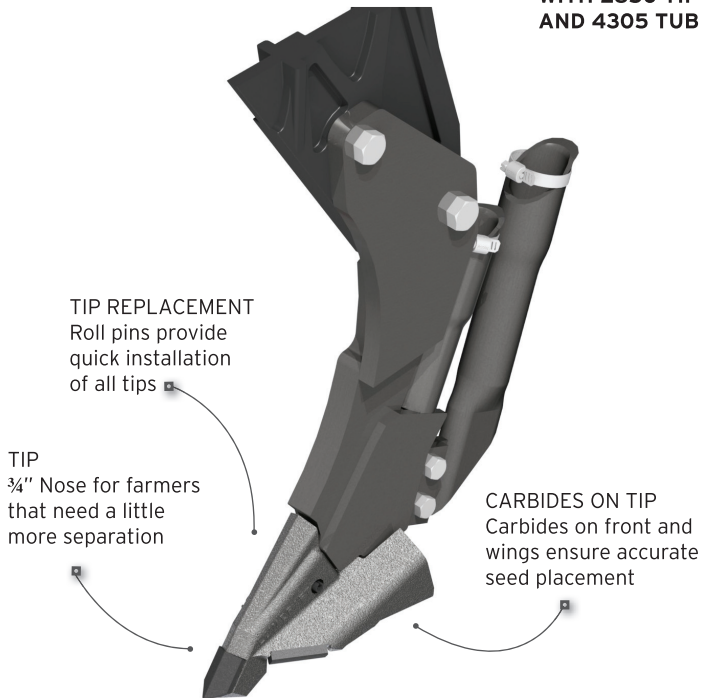

UNIVERSAL SERIES TIP

2 1/2" Paired Row with 3/4" Vertical Separation

PRODUCT

**4040 BODY
WITH 2850 TIP
AND 4305 TUBE**

**TIP:
2850 - FITS ALL
UNIVERSAL PAIRED
ROW BODIES**

SPECS

UNIVERSAL SERIES TIP

2 1/2" PAIRED ROW WITH 3/4" VERTICAL SEPARATION

At Dutch we are constantly improving our products to give farmers more choices. One of our more recent products is a new tip (Part Number 2850) that fits our Universal Series Bodies.

The new, patented tip provides extra vertical separation over the standard 2 1/2" Universal Paired Row Tip. This new tip creates a trench approximately 3/4" deep for the fertilizer to be placed, while maintaining 2 seed rows approximately 2 1/2" apart.

This new tip is ideal for the farmer that wants just a little more separation.

GRADE 8 BOLTS, NUTS AND HOSE CLAMPS INCLUDED WITH EVERY OPENER PURCHASE!