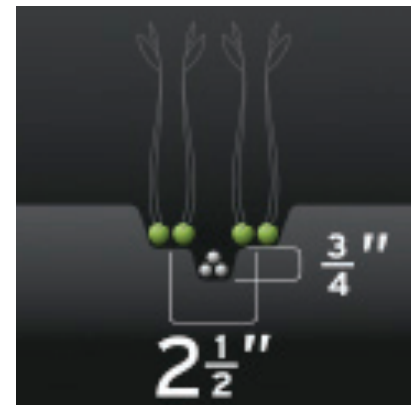

UNIVERSAL SERIES TIP

2 1/2" Paired Row with 3/4" Vertical Separation

PRODUCT

**4040 BODY
WITH 2850 TIP
AND 4305 TUBE**

**TIP:
2850 - FITS ALL
UNIVERSAL PAIRED
ROW BODIES**

SPECS

UNIVERSAL SERIES TIP

2 1/2" PAIRED ROW WITH 3/4" VERTICAL SEPARATION

At Dutch we are constantly improving our products to give farmers more choices. One of our more recent products is a new tip (Part Number 2850) that fits our Universal Series Bodies.

The new, patented tip provides extra vertical separation over the standard 2 1/2" Universal Paired Row Tip. This new tip creates a trench approximately 3/4" deep for the fertilizer to be placed, while maintaining 2 seed rows approximately 2 1/2" apart.

This new tip is ideal for the farmer that wants just a little more separation.

GRADE 8 BOLTS, NUTS AND HOSE CLAMPS INCLUDED WITH EVERY OPENER PURCHASE!