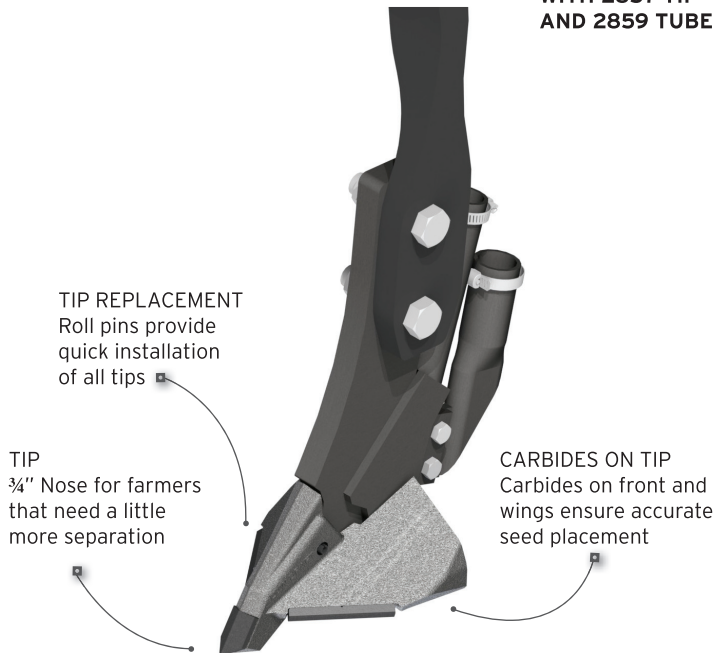

UNIVERSAL SERIES TIP

5" Paired Row with $\frac{3}{4}$ " Vertical Separation

PRODUCT

**2858 BODY
WITH 2857 TIP
AND 2859 TUBE**

**TIP:
2857 - FITS ALL
UNIVERSAL PAIRED
ROW BODIES**

SPECS

UNIVERSAL SERIES TIP 5" PAIRED ROW WITH $\frac{3}{4}$ " VERTICAL SEPARATION

At Dutch we are constantly improving our products to give farmers more choices. One of our more recent products is a new tip (Part Number 2857) that fits our Universal Series Bodies.

The new, patented, tip provides extra vertical separation over the standard 5" Universal Paired Row Tip. This new tip creates a trench approximately $\frac{3}{4}$ " deep for the fertilizer to be placed, while maintaining 2 seed rows approximately 5" apart. This new tip is ideal for the farmer that wants just a little more separation.

GRADE 8 BOLTS, NUTS AND HOSE CLAMPS INCLUDED WITH EVERY OPENER PURCHASE!