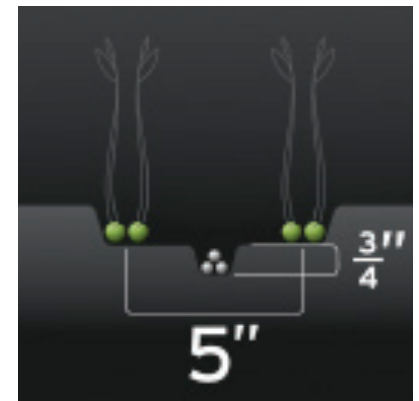

UNIVERSAL SERIES TIP

5" Paired Row with $\frac{3}{4}$ " Vertical Separation

PRODUCT

**2858 BODY
WITH 2857 TIP
AND 2859 TUBE**

**TIP:
2857 - FITS ALL
UNIVERSAL PAIRED
ROW BODIES**

SPECS

UNIVERSAL SERIES TIP 5" PAIRED ROW WITH $\frac{3}{4}$ " VERTICAL SEPARATION

At Dutch we are constantly improving our products to give farmers more choices. One of our more recent products is a new tip (Part Number 2857) that fits our Universal Series Bodies.

The new, patented, tip provides extra vertical separation over the standard 5" Universal Paired Row Tip. This new tip creates a trench approximately $\frac{3}{4}$ " deep for the fertilizer to be placed, while maintaining 2 seed rows approximately 5" apart. This new tip is ideal for the farmer that wants just a little more separation.