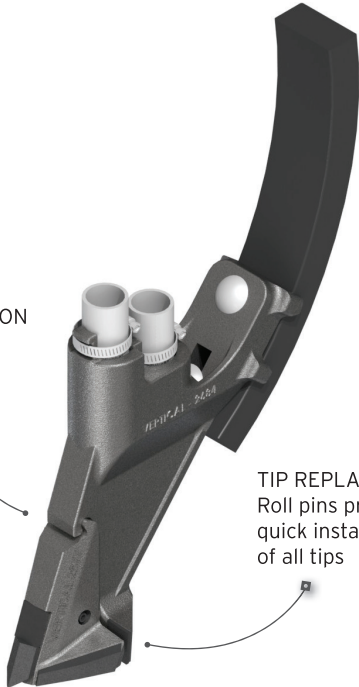

# VERTICAL GRANULAR SIDE BAND SERIES

1 3/4" Side Band with 3/8" Vertical Separation

## PRODUCT

**2684 BODY  
WITH 2677 TIP**

**TIP: 2612**

**BODY PROTECTION**  
Patented tip  
protects body

**TIP REPLACEMENT**  
Roll pins provide  
quick installation  
of all tips

### UNIVERSAL SERIES TIP

**1 3/4" SIDE BAND WITH 3/8" VERTICAL SEPARATION**

The NEW Replaceable Tip Vertical Series openers from Dutch have arrived. Our patented replaceable tip is easy to install and is designed to protect the body from wear.

We also have Single Shoot, Liquid Side Band and Paired Row models available.

Feel the difference in quality and design. Our Vertical Series has 30% more steel compared to other vertical openers on the market.