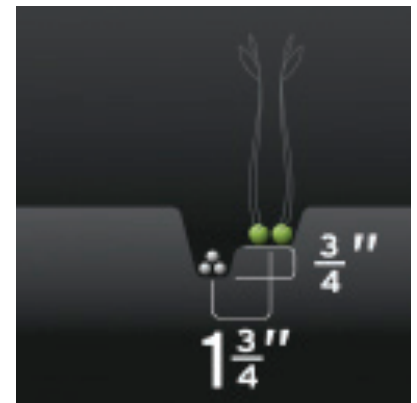

SPECS

UNIVERSAL SERIES TIP

1 3/4" SIDE BAND WITH 3/8" VERTICAL SEPARATION

The NEW Replaceable Tip Vertical Series openers from Dutch have arrived. Our patented replaceable tip is easy to install and is designed to protect the body from wear.

We also have Single Shoot, Liquid Side Band and Paired Row models available.

Feel the difference in quality and design. Our Vertical Series has 30% more steel compared to other vertical openers on the market.